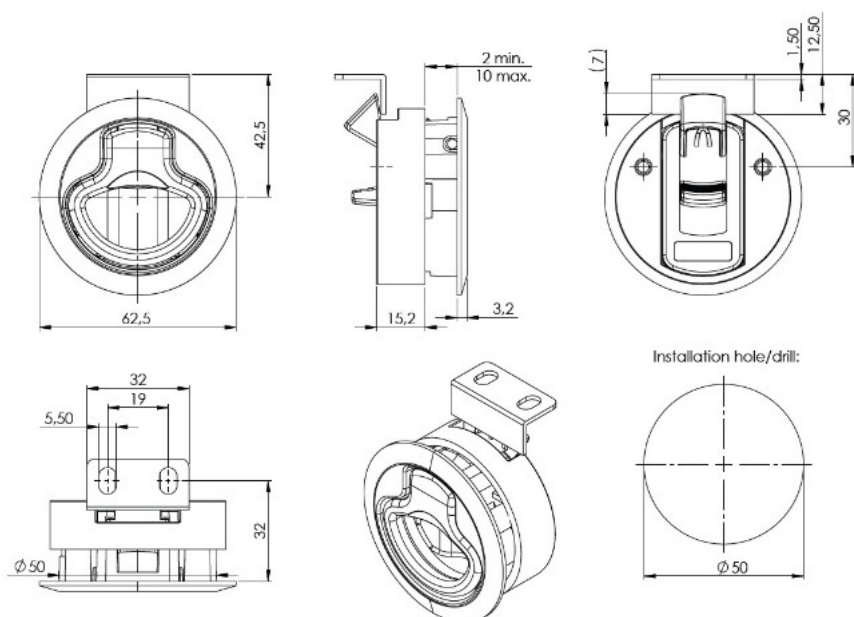

## Description:

Slam Lock "Boat", W/Pull Latch,  $\varnothing 62,5$ mm, Black PA, 2-10mm, Incl. Metal Striking Plate

## Item number:

14.03.085-0

Units	Box	Carton	HS Code	Barcode
Pcs.	10	100	8301300000	
				5704866518284